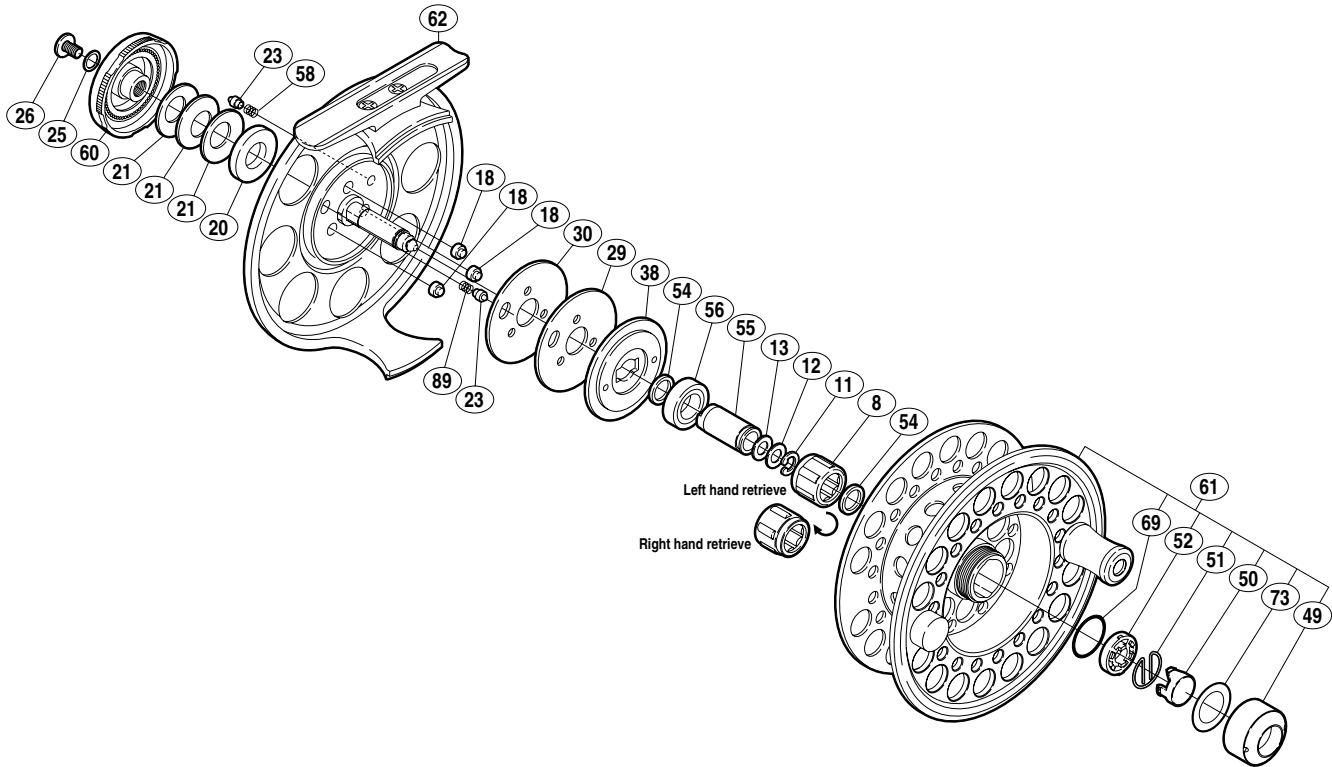

SHIMANO

BIGCRAFT XT

BC-XT56LA

(1RI091005G)

Part No.	Description	Part No.	Description
FLY0008	Roller Clutch	FLY0050	Push Button
FLY0011	C Lock	FLY0051	Locking Spring
FLY0012	Main Shaft Washer A	FLY0052	Main Shaft Bushing
FLY0013	Main Shaft Washer B	FLY0054	O Ring
FLY0018	Drag Press	FLY0055	Roller Clutch Inner Tube
FLY0020	Drag Spring Spacer	FLY0056	Ball Bearing
FLY0021	Coned Disc Spring	FLY0058	Click Spring
FLY0023	Click Pin	FLY0060	Drag Knob
FLY0025	Washer	FLY0061	Spool Set
FLY0026	Drag Knob Screw	FLY0062	Back Plate Assembly
FLY0029	Drag Washer A	FLY0069	O Ring
FLY0030	Drag Washer B	FLY0073	Washer
FLY0038	Drag Plate	FLY0089	Click Spring
FLY0049	Push Button Collar		